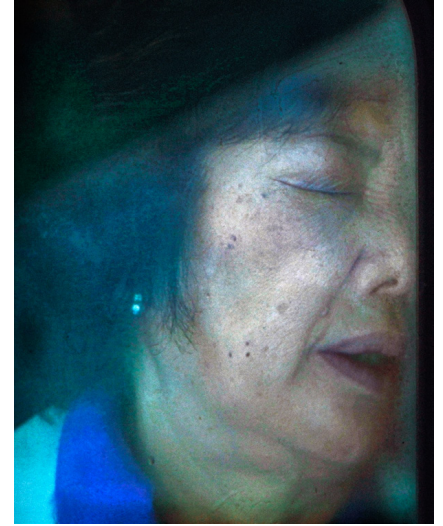

Michael Wolf

Tokyo Compression

17 May - 29 June

Please inform the station staff or train crew immediately if you notice any suspicious unclaimed objects or persons in the station or on the train.

72 photographs & 8 lithographs  
23.8 x 18.8 cm / 9 3/8 x 7 3/8 in  
Edition of 5 - \$ 50,000USD

Each image available in 3 dimensions:

106.7 x 86.4 cm / 42 x 34 in, Edition of 3 - \$10,000 - \$11,000USD  
76.2 x 61 cm / 30 x 24 in, Edition of 7 - \$5,700 - \$7,200USD  
51 x 41 cm / 20 1/8 x 16 1/8 in, Edition of 9 - \$3,900 - \$4,900USD