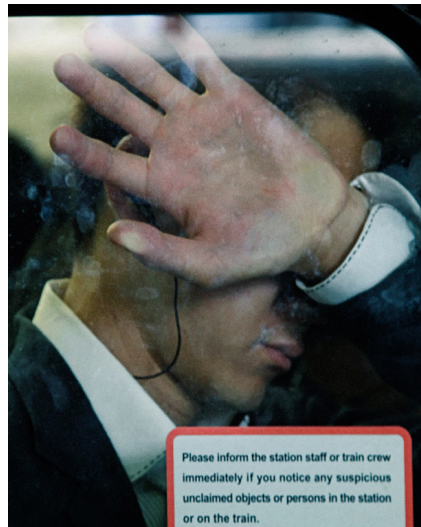

Michael Wolf

Tokyo Compression

17 May - 29 June

Please inform the station staff or train crew immediately if you notice any suspicious unclaimed objects or persons in the station or on the train.

72 photographs & 8 lithographs  
23.8 x 18.8 cm / 9 3/8 x 7 3/8 in  
Edition of 5 - \$ 50,000USD

Each image available in 3 dimensions:

106.7 x 86.4 cm / 42 x 34 in, Edition of 3 - \$10,000 - \$11,000USD  
76.2 x 61 cm / 30 x 24 in, Edition of 7 - \$5,700 - \$7,200USD  
51 x 41 cm / 20 1/8 x 16 1/8 in, Edition of 9 - \$3,900 - \$4,900USD