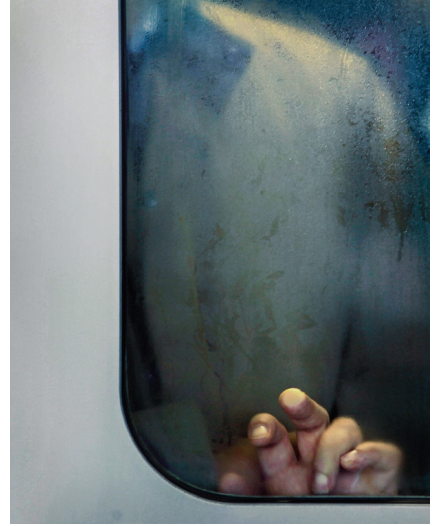

Michael Wolf

Tokyo Compression

17 May - 29 June

Please inform the station staff or train crew immediately if you notice any suspicious unclaimed objects or persons in the station or on the train.

72 photographs & 8 lithographs  
23.8 x 18.8 cm / 9 3/8 x 7 3/8 in  
Edition of 5 - \$ 50,000USD

Each image available in 3 dimensions:

106.7 x 86.4 cm / 42 x 34 in, Edition of 3 - \$10,000 - \$11,000USD  
76.2 x 61 cm / 30 x 24 in, Edition of 7 - \$5,700 - \$7,200USD  
51 x 41 cm / 20 1/8 x 16 1/8 in, Edition of 9 - \$3,900 - \$4,900USD