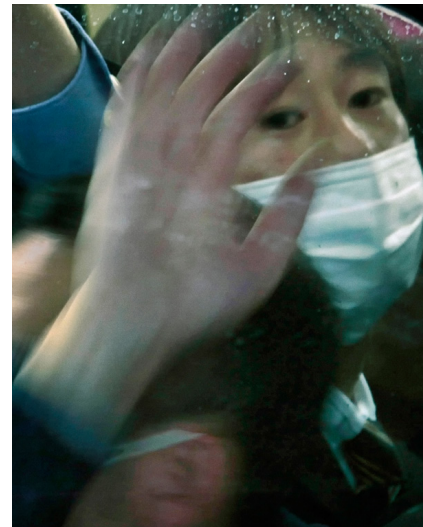

Michael Wolf

Tokyo Compression

17 May - 29 June

Please inform the station staff or train crew immediately if you notice any suspicious unclaimed objects or persons in the station or on the train.

72 photographs & 8 lithographs  
23.8 x 18.8 cm / 9 3/8 x 7 3/8 in  
Edition of 5 - \$ 50,000USD

Each image available in 3 dimensions:

106.7 x 86.4 cm / 42 x 34 in, Edition of 3 - \$10,000 - \$11,000USD  
76.2 x 61 cm / 30 x 24 in, Edition of 7 - \$5,700 - \$7,200USD  
51 x 41 cm / 20 1/8 x 16 1/8 in, Edition of 9 - \$3,900 - \$4,900USD