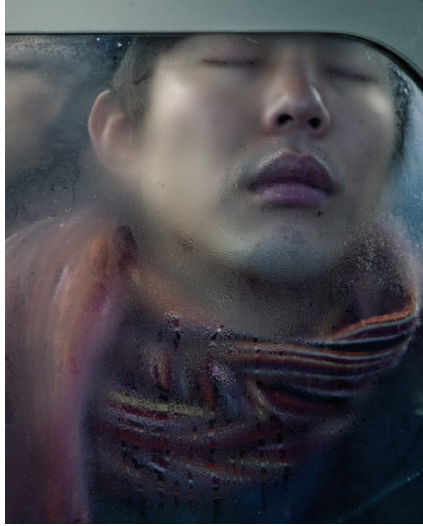

Michael Wolf

Tokyo Compression

17 May - 29 June

Please inform the station staff or train crew immediately if you notice any suspicious unclaimed objects or persons in the station or on the train.

72 photographs & 8 lithographs  
23.8 x 18.8 cm / 9 3/8 x 7 3/8 in  
Edition of 5 - \$ 50,000USD

Each image available in 3 dimensions:

106.7 x 86.4 cm / 42 x 34 in, Edition of 3 - \$10,000 - \$11,000USD  
76.2 x 61 cm / 30 x 24 in, Edition of 7 - \$5,700 - \$7,200USD  
51 x 41 cm / 20 1/8 x 16 1/8 in, Edition of 9 - \$3,900 - \$4,900USD